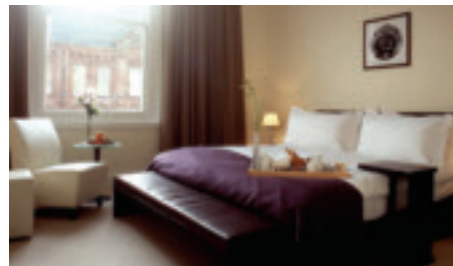

Whether your design concept is contemporary, cutting edge modern, decorative contemporary or classical, Distinction has the craftsmen and expertise to transform your vision into reality.

NICHE