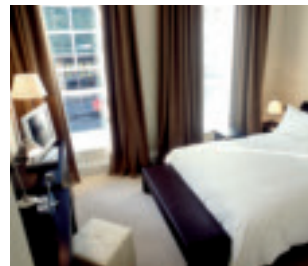

Whether your design concept is contemporary, cutting edge modern, decorative contemporary or classical, Distinction has the craftsmen and expertise to transform your vision into reality.

NICHE