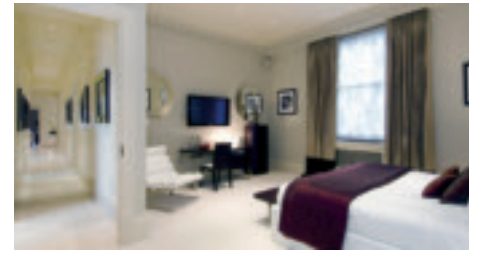

RAMADAN

There is nothing more satisfying than seeing a project that you feel passionate about finished as envisaged and on budget. That is why at Distinction Contract Furniture we employ the finest craftsmen to bring our manufactured products to life. With painstaking attention to detail we ensure that all furniture, fixtures and equipment are installed on time and to specification.